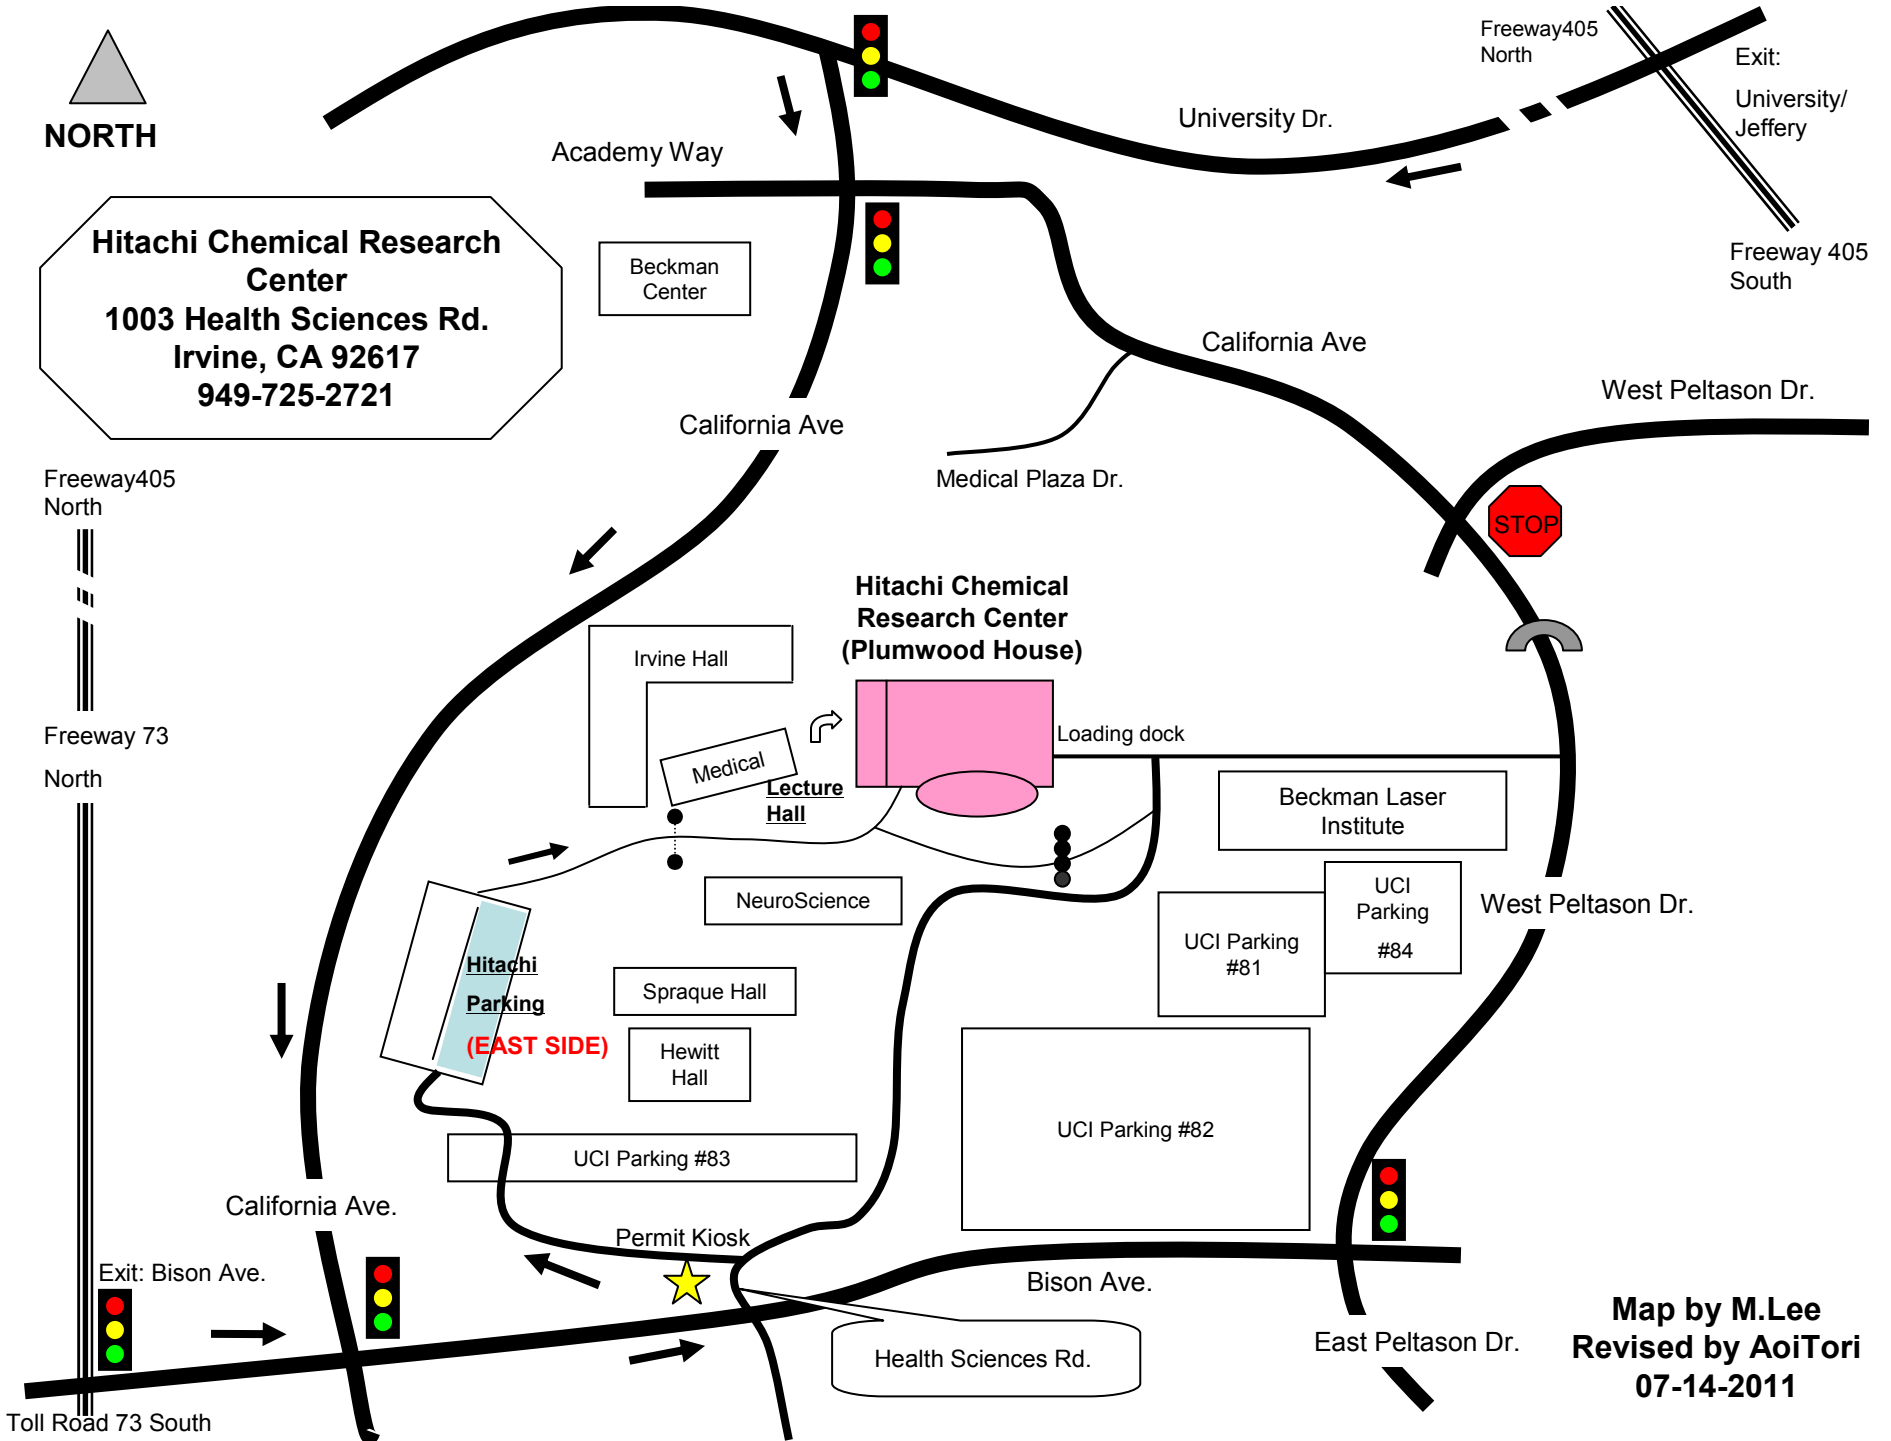

NORTH

**Hitachi Chemical Research Center**  
1003 Health Sciences Rd.  
Irvine, CA 92617  
949-725-2721

Map by M.Lee  
Revised by AoiTori  
07-14-2011