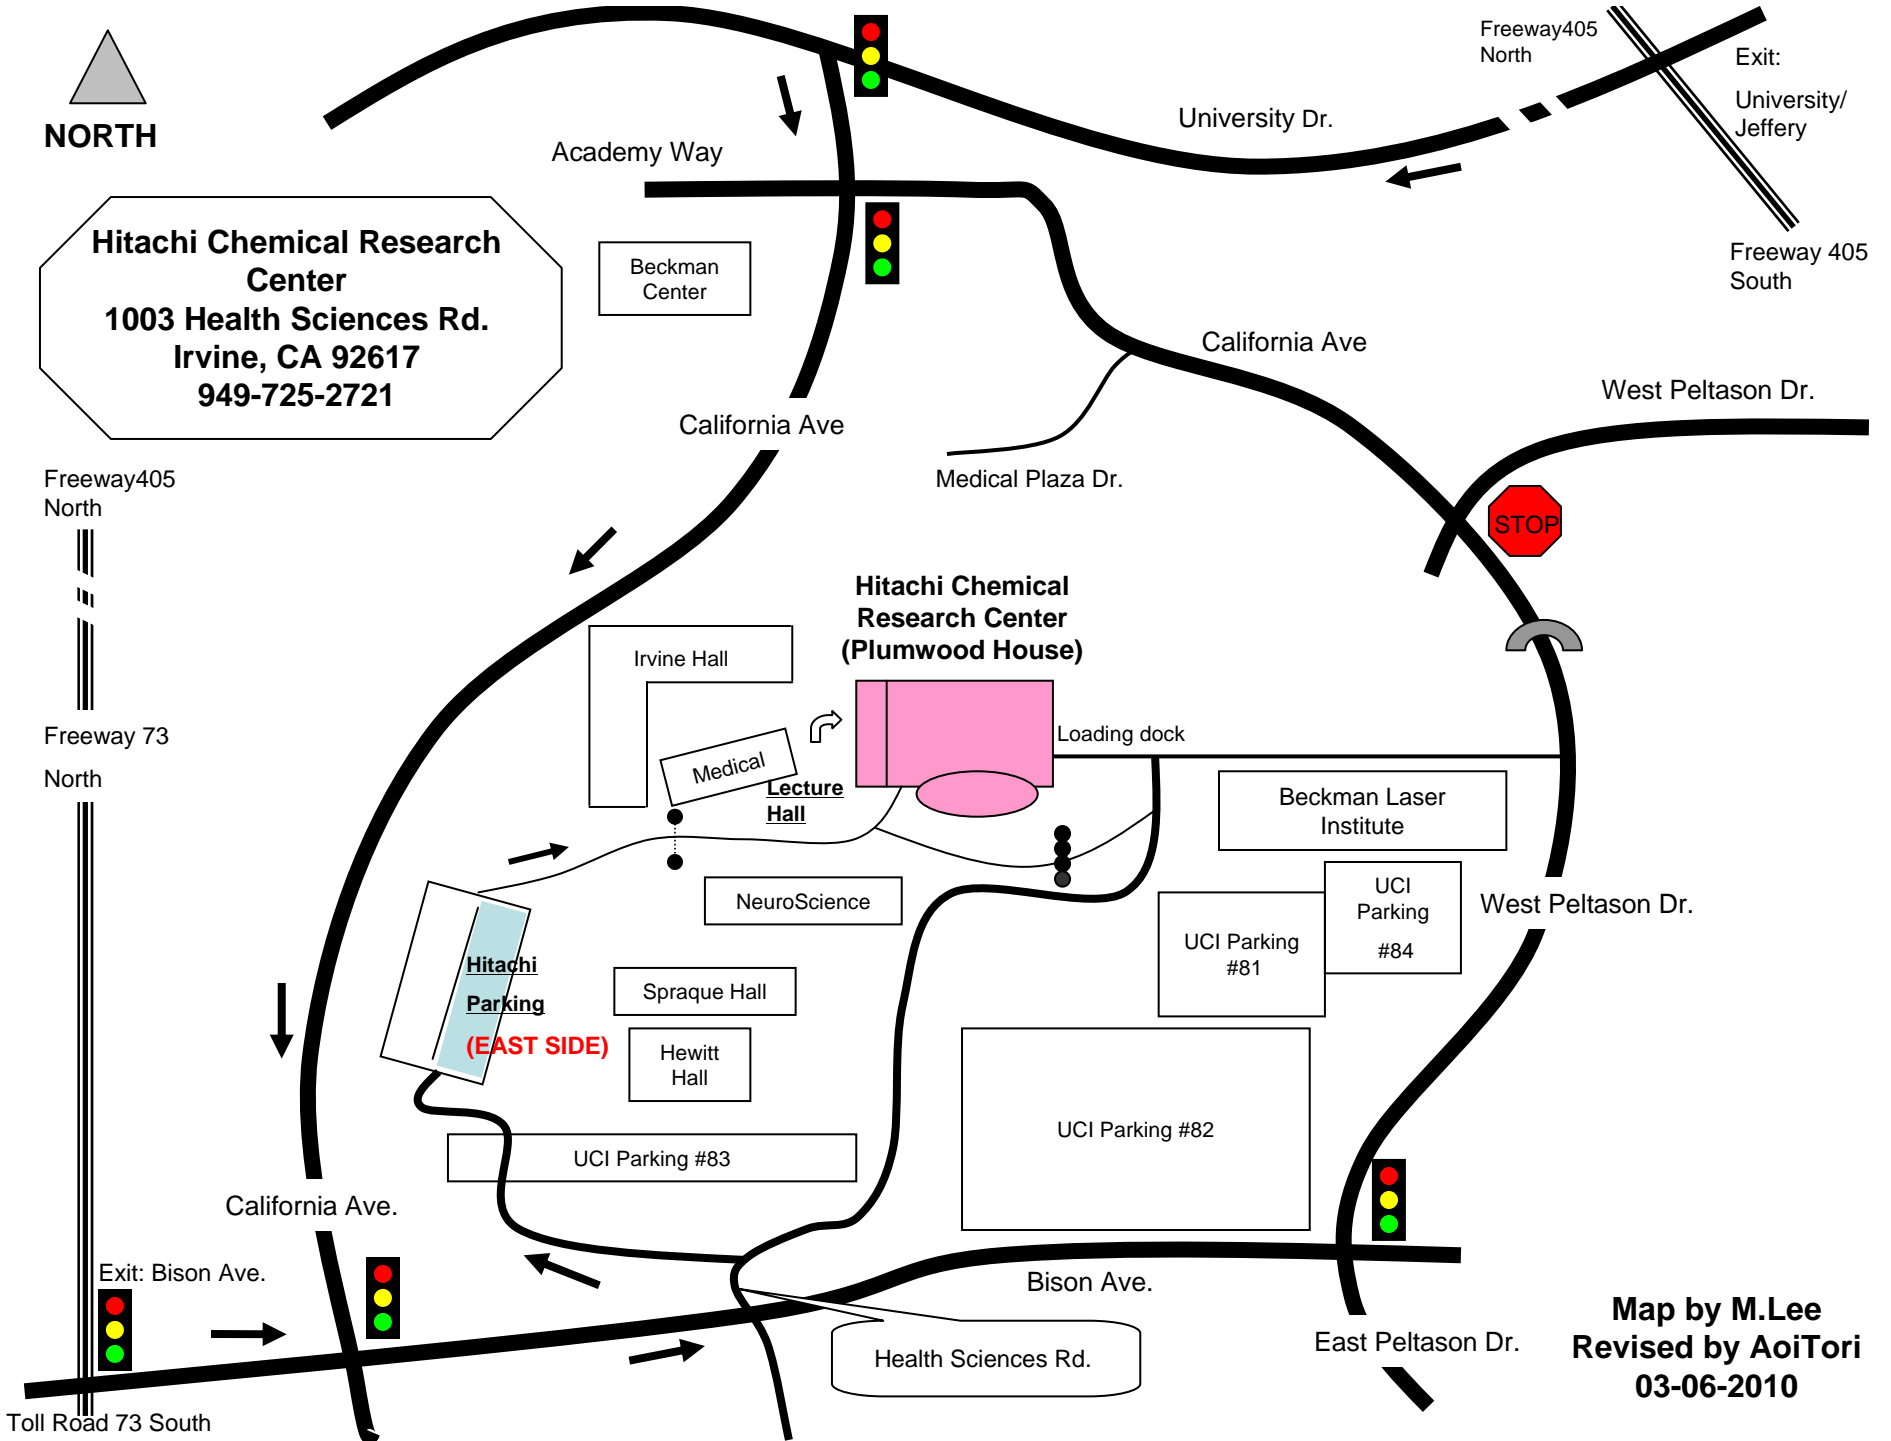

NORTH

Hitachi Chemical Research Center
1003 Health Sciences Rd.
Irvine, CA 92617
949-725-2721

Map by M.Lee
Revised by AoiTori
03-06-2010